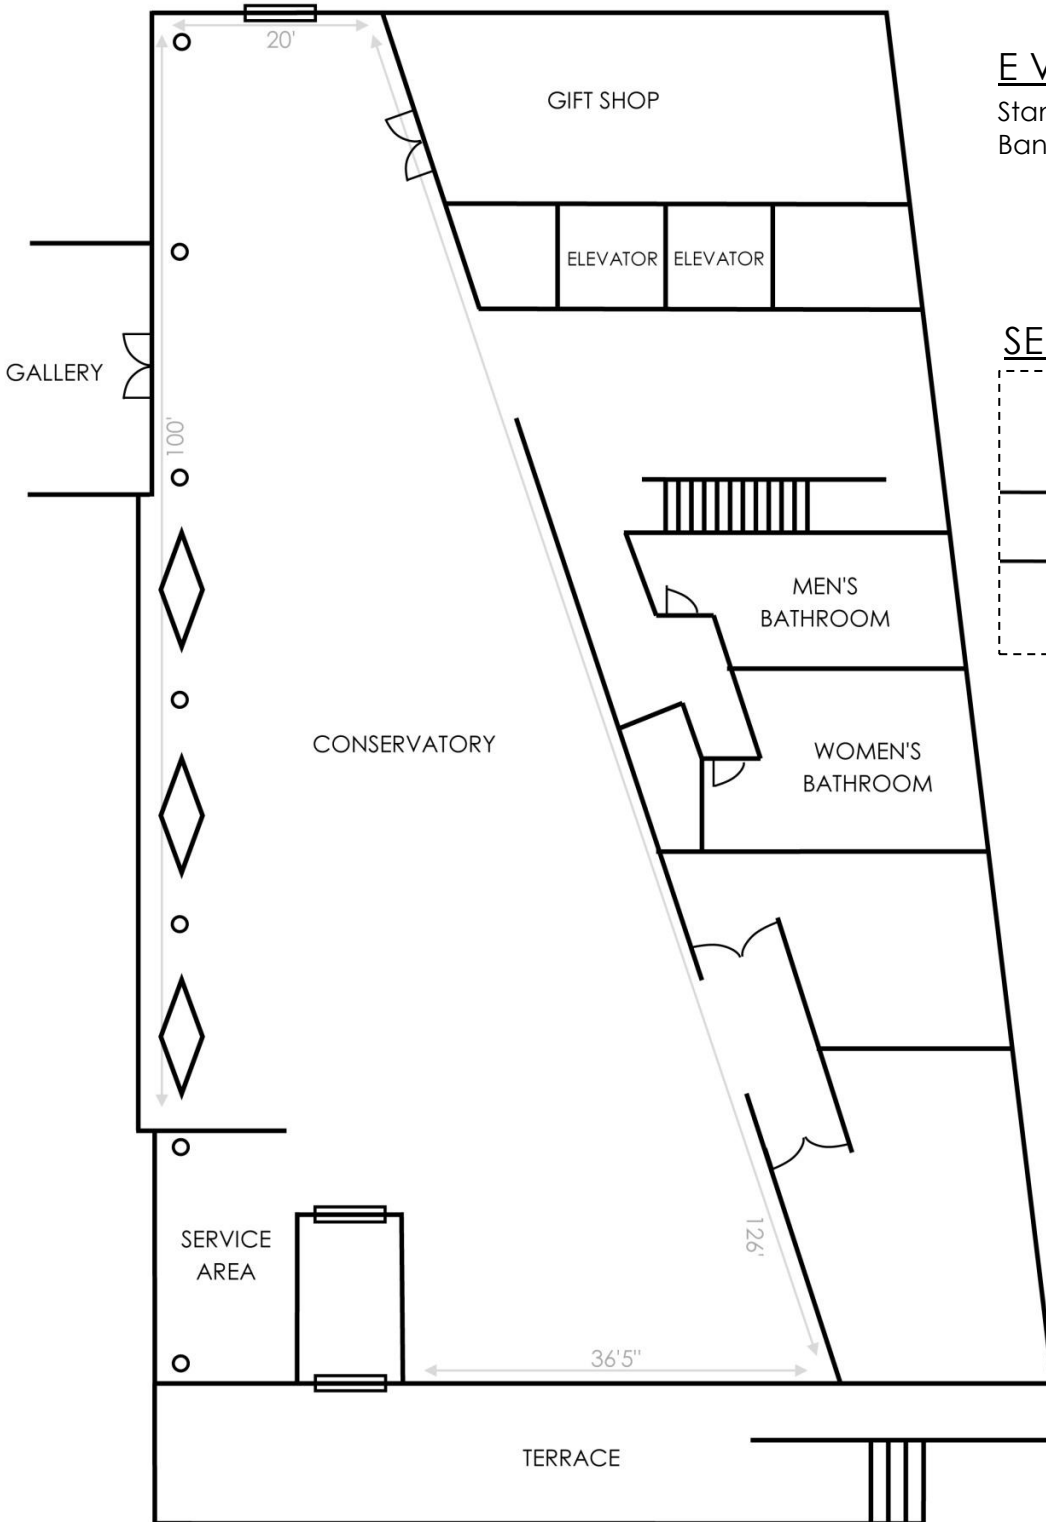

## CONSERVATORY

### EVENT CAPACITY

Standing Reception: 500 guests

Banquet Seating:

260 guests | with a stage or dance floor

300 guests | without a stage or dance floor

### SECOND FLOOR CATWALK