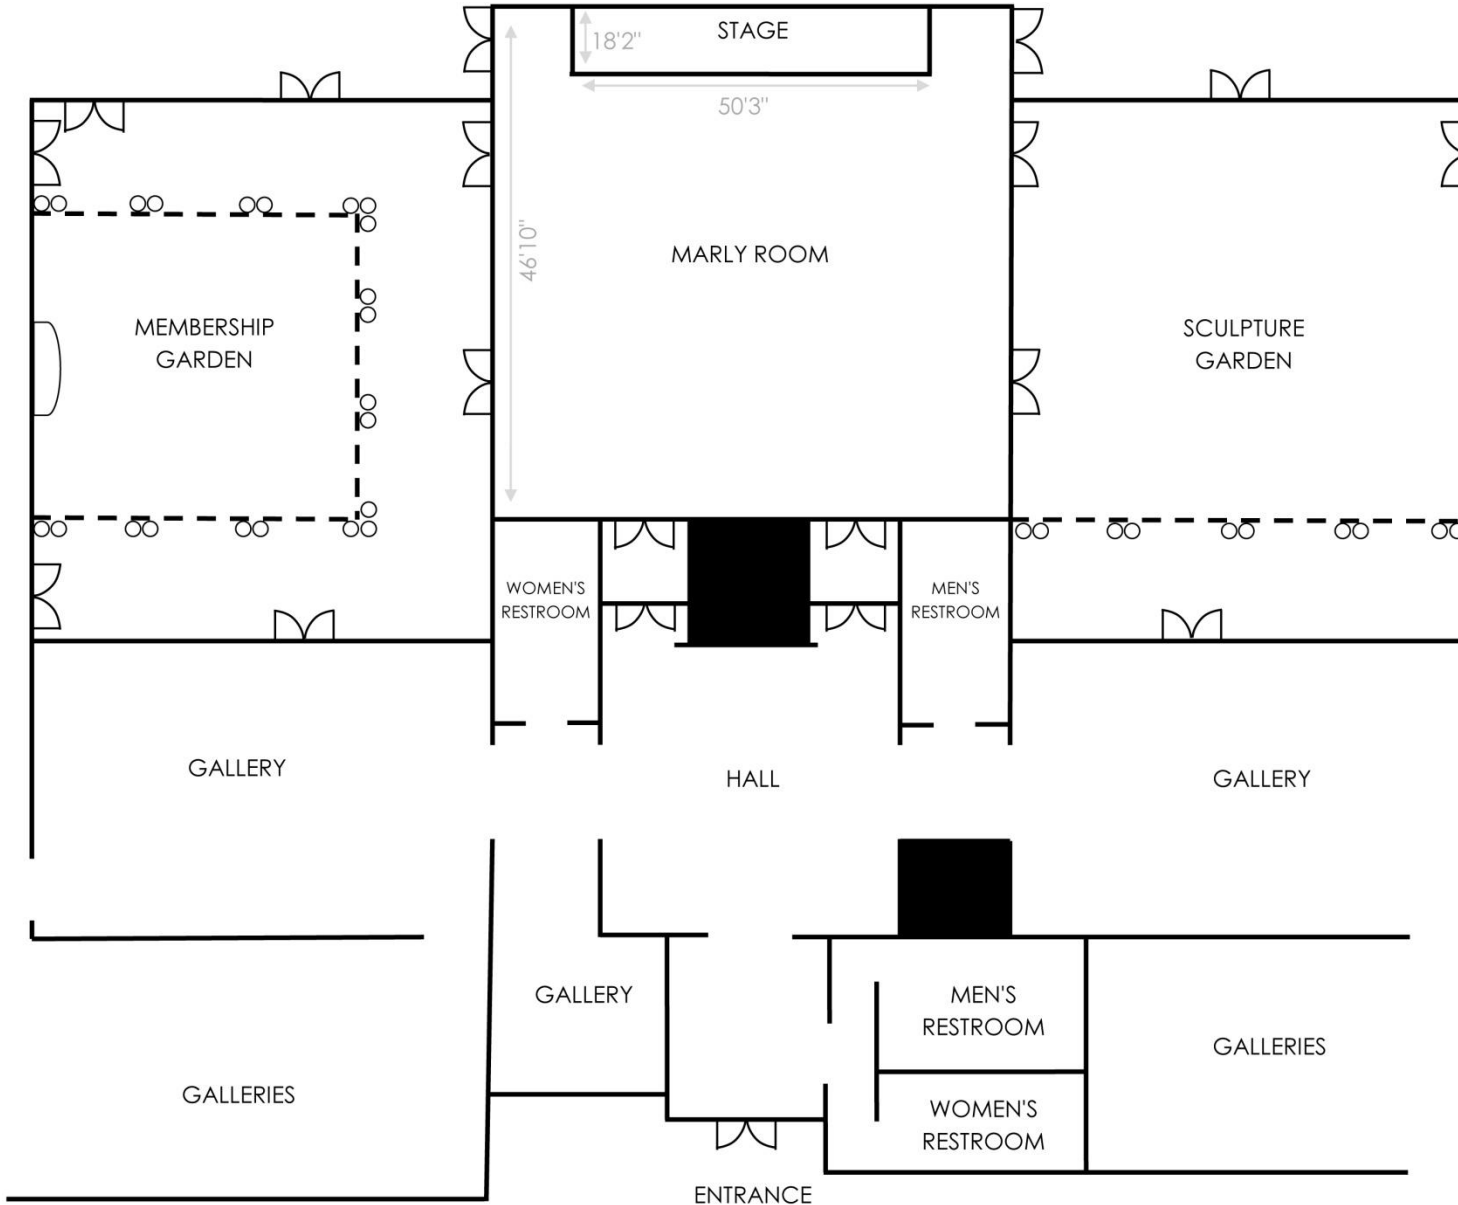

MARLY ROOM AND GARDENS

MARLY ROOM EVENT CAPACITY

Standing Reception: 250 guests
 Banquet Seating:
 160 guests | *with a stage or dance floor*
 180 guests | *without a stage or dance floor*

MEMBERSHIP GARDEN EVENT CAPACITY

Standing Reception: 160 guests
 Banquet Seating: 85 guests

SCULPTURE GARDEN EVENT CAPACITY

Standing Reception: 150 guests
 Banquet Seating: 70 guests